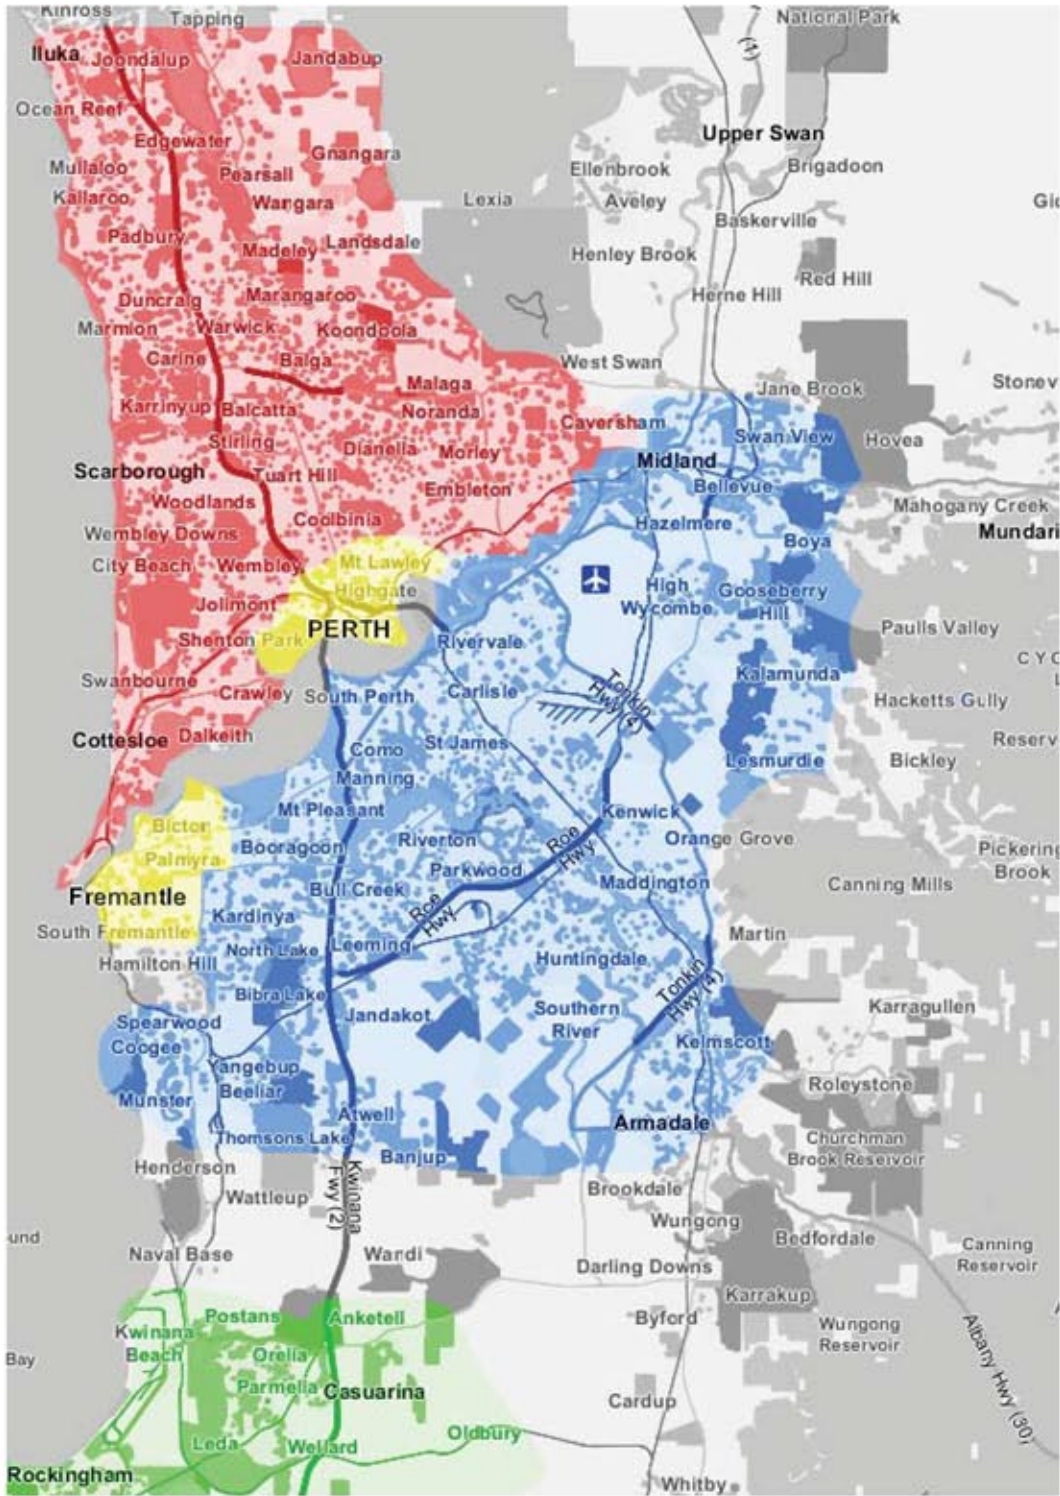

DELIVERY SCHEDULE

	MON	TUES	WED	THURS	FRI	SAT
North of the River	✓		✓		✓	
South of the River	✓		✓		✓	
Eastern Suburbs	✓		✓		✓	
CBD & Subiaco		✓		✓		✓
Fremantle & Immediate Surrounds		✓		✓		✓
Rocking & Mandurah & Surrounds	✓		✓		✓	